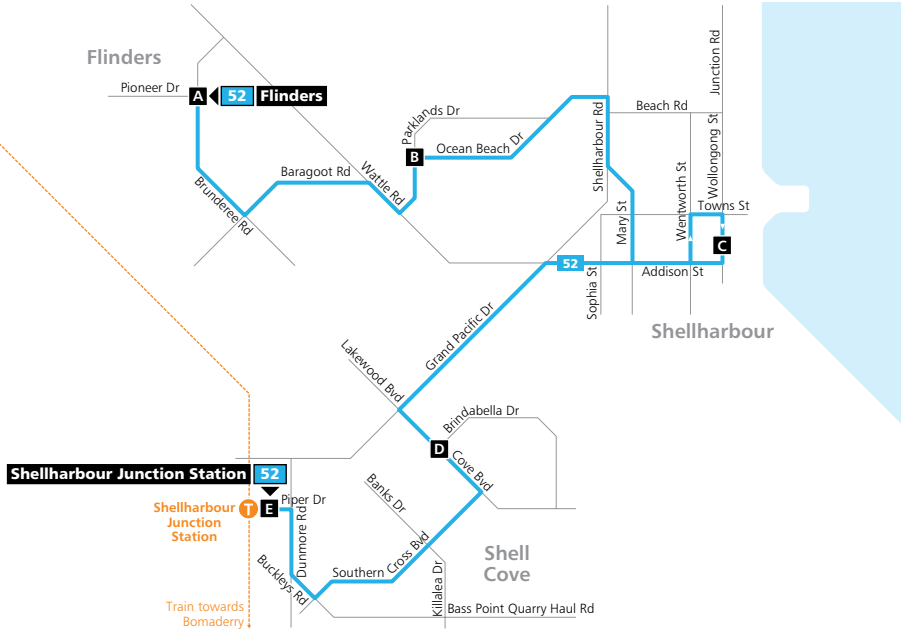

New Route 52 service

Commencing November 2014

Flinders to Shellharbour Junction Railway Station (AM)

Monday to Friday						
map ref	Route Number	52	52	52	52	52
A	Pioneer Drive & Brunderee Road	05:03	05:44	06:24	07:02	07:42
B	Ocean Beach Drive & Parklands Drive	05:08	05:49	06:29	07:07	07:47
C	Shellharbour Harbour & Beach Wollongong St	05:13	05:54	06:34	07:12	07:52
D	Cove Boulevard & Brindabella Drive	05:17	05:58	06:38	07:16	07:56
E	Shellharbour Junction Railway Station	05:21	06:02	06:42	07:20	08:00

Shellharbour Junction Railway Station to Flinders (PM)

Monday to Friday							
map ref	Route Number	52	52	52	52	52	52
E	Shellharbour Junction Railway Station	15:32	16:32	17:32	18:30	19:32	20:10
D	Cove Boulevard & Brindabella Drive	15:35	16:35	17:35	18:33	19:35	20:13
C	Shellharbour Harbour & Beach Wollongong St	15:40	16:40	17:40	18:38	19:40	20:18
B	Ocean Beach Drive & Parklands Drive	15:45	16:45	17:45	18:43	19:45	20:23
A	Pioneer Drive & Brunderee Road	15:50	16:50	17:50	18:48	19:50	20:28

Weekends and Public Holidays

No service.

Train towards Wollongong & Sydney

Timing Points

- A** Pioneer Drive & Brunderee Road
- B** Ocean Beach Drive & Parklands Drive
- C** Shellharbour Harbour & Beach Wollongong Street
- D** Cove Boulevard & Brindabella Drive
- E** Shellharbour Junction Railway Station

Legend

- Bus route
- Bus route number
- Timing point
- Train line/station

Diagrammatic Map
Not to Scale