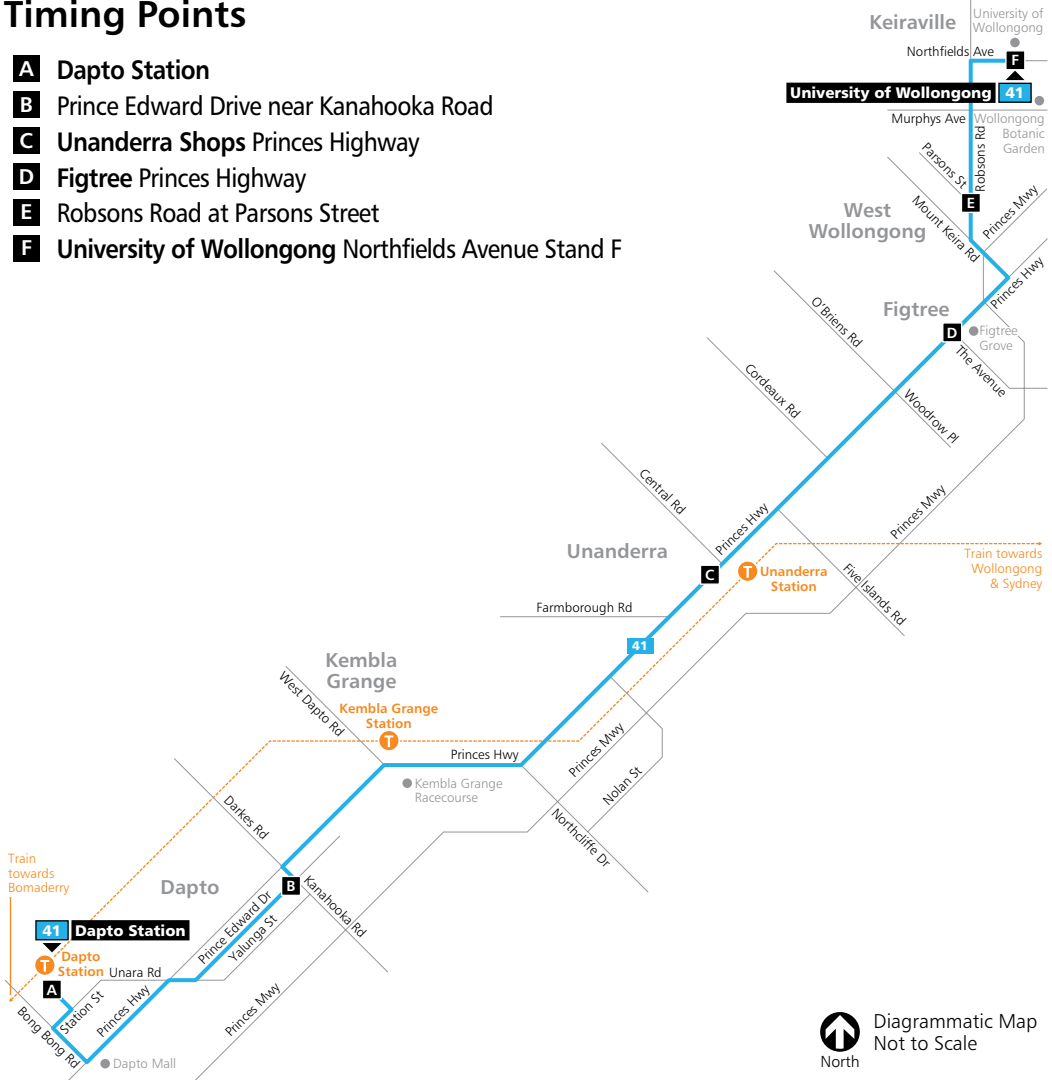

New Route 41 service

Commencing 27 January 2015

Monday to Friday

Dapto to University of Wollongong

Monday to Friday								
<small>map ref</small>	Route Number	41	41	41	41	41	41	41
A	Dapto Station	07:50	08:50	09:50	17:50	18:50
B	Prince Edward Drive near Kanahooka Road	07:53	08:53	09:53	17:53	18:53
C	Unanderra Shops Princes Highway	08:03	09:03	10:03	16:03	17:03	18:03	19:03
D	McDonalds Figtree Princes Highway	08:09	09:09	10:09	16:09	17:09	18:09	19:09
E	Robsons Road at Parsons Street	08:13	09:13	10:13	16:13	17:13	18:13	19:13
F	Uni of Wollongong Northfields Ave Stand F	08:19	09:19	10:19	16:19	17:19	18:19	19:19

Monday to Friday

University of Wollongong to Dapto

Monday to Friday								
<small>map ref</small>	Route Number	41	41	41	41	41	41	41
F	Uni of Wollongong Northfields Ave Stand F	09:40	10:40	15:40	16:40	17:40	18:40	19:40
E	Robsons Road at Parsons Street	09:44	10:44	15:44	16:44	17:44	18:44	19:44
D	Figtree Grove Shopping Centre Princes Hwy	09:48	10:48	15:48	16:48	17:48	18:48	19:48
C	Unanderra Shops Princes Highway	09:53	10:53	15:53	16:53	17:53	18:53	19:53
B	Prince Edward Drive near Kanahooka Road	10:05	11:05	16:05	17:05	18:05	19:05	20:05
A	Dapto Station	10:09	11:09	16:09	17:09	18:09	19:09	20:09

Weekends and Public Holidays

No service.

Timing Points

- A** Dapto Station
- B** Prince Edward Drive near Kanahooka Road
- C** Unanderra Shops Princes Highway
- D** Figtree Princes Highway
- E** Robsons Road at Parsons Street
- F** University of Wollongong Northfields Avenue Stand F

Legend

- Bus route
- 41 Bus route number
- A** Timing point
- T Train line/station

Diagrammatic Map
Not to Scale