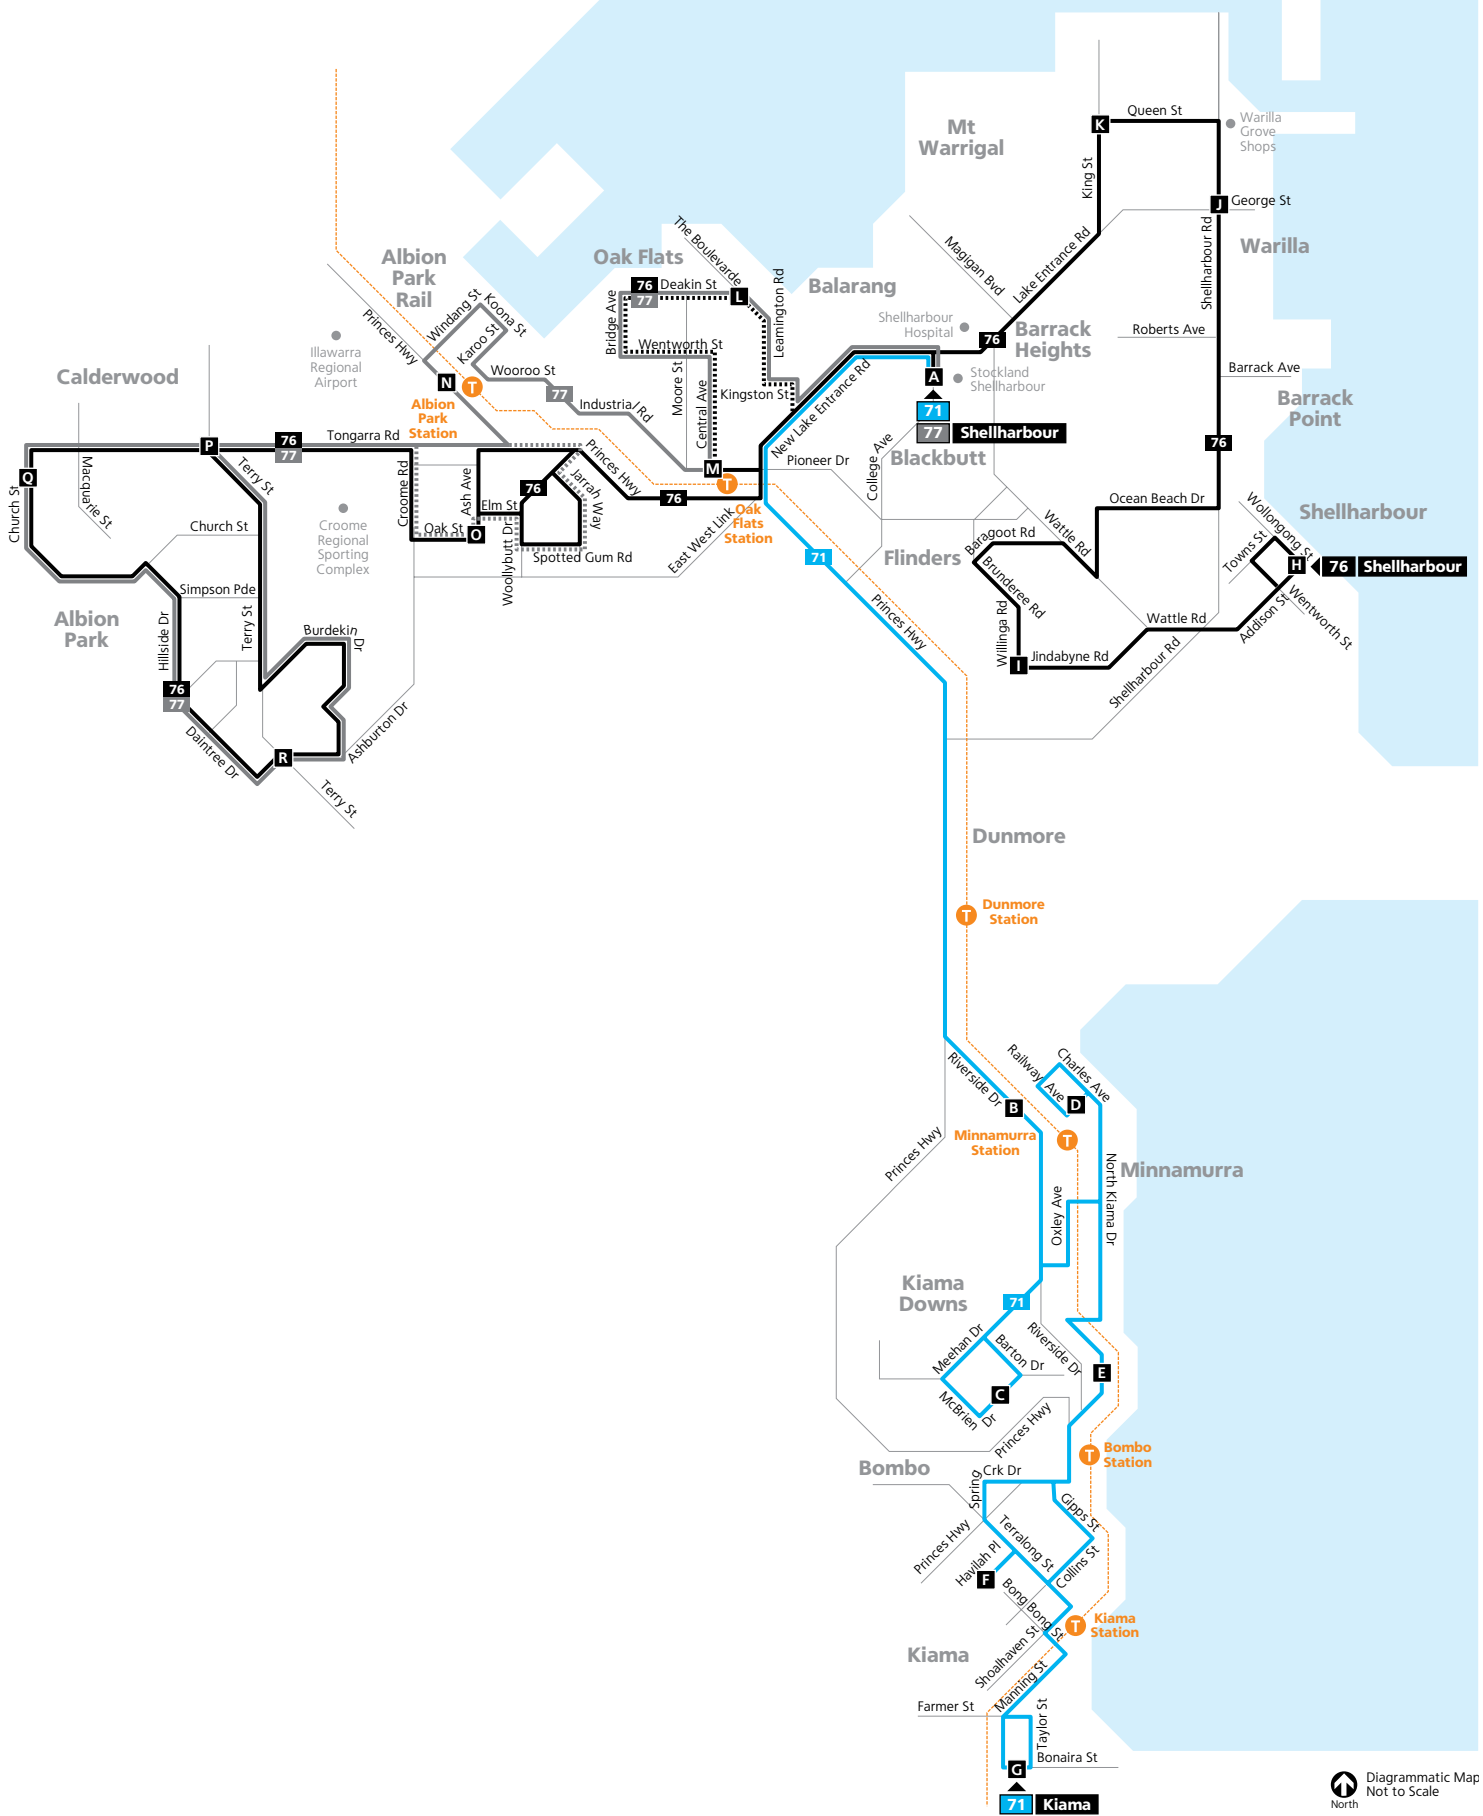

Sunday & Public Holidays									
<small>map ref</small>	Route Number	76	76	76	76	76	76	76	76
P	Albion Park Shops Tongarra Road	08:07	10:07	12:07	13:07	14:07	15:07	17:07	19:07
Q	Church Street opposite Sophia Street	08:11	10:11	12:11	13:11	14:11	15:11	17:11	19:11
R	Ashburton Drive at Terry Street	08:18	10:18	12:18	13:18	14:18	15:18	17:18	19:17
P	Albion Park Shops Tongarra Road	08:26	10:26	12:26	13:26	14:26	15:26	17:26	19:24
O	Oak Street near Ash Avenue	08:31	10:31	12:31	13:31	14:31	15:31	17:31	19:29
M	Oak Flats Station	08:40	10:40	12:40	13:40	14:40	15:40	17:40	19:38
A	Stockland Shellharbour	08:46	10:46	12:46	13:46	14:46	15:46	17:46	19:43
K	Queen Street after King Street	08:54	10:54	12:54	13:54	14:54	15:54	17:54	...
J	Warilla Junction Shellharbour Road	08:58	10:58	12:58	13:58	14:58	15:58	17:58	...
I	Jindabyne Road after Burrinjuck Avenue	09:08	11:08	13:08	14:08	15:08	16:08	18:08	...
H	Shellharbour Beach Wollongong Street	09:14	11:14	13:14	14:14	15:14	16:14	18:14	...