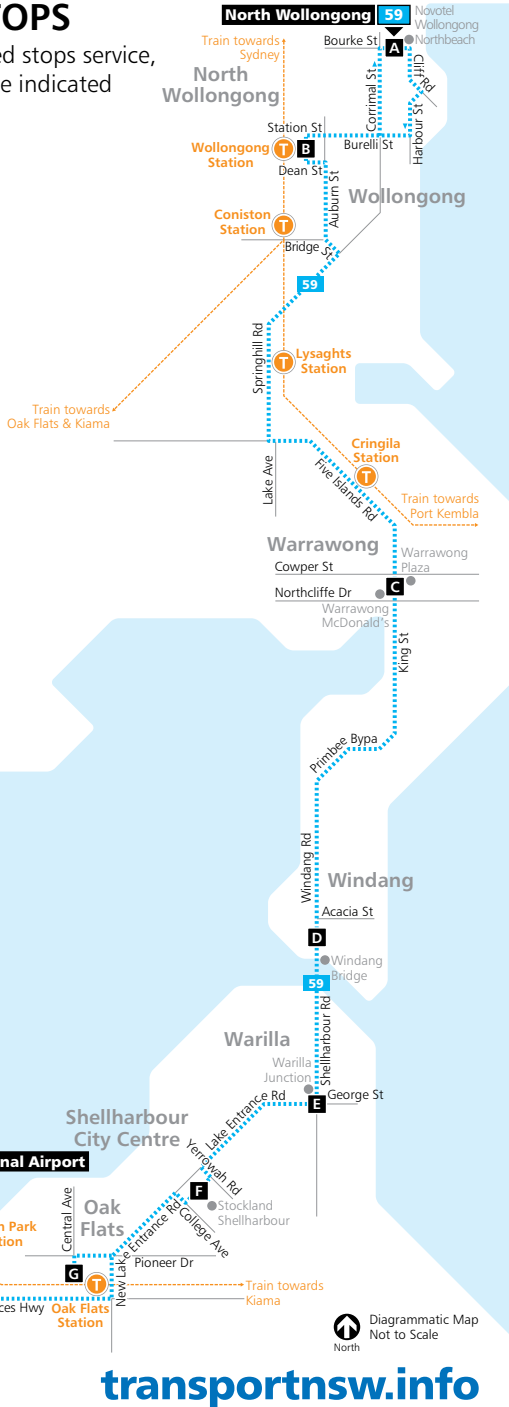

# Route 59

## LIMITED STOPS

Route 59 is a limited stops service, only stopping at the indicated timing points.

[transportnsw.info](http://transportnsw.info)

## Novotel Wollongong Northbeach to Illawarra Regional Airport

Monday to Sunday & Public Holidays				
map ref	Route Number	59	59	59
<b>A</b>	Novotel Wollongong Northbeach Bourke Street	m05:30	09:30	14:10
<b>B</b>	Wollongong Train Station Lowden Square	m05:38	09:38	14:18
<b>C</b>	Warrawong Plaza King Street	m05:48	09:48	14:28
<b>D</b>	Windang Bridge Windang Road	m05:54	09:54	14:34
<b>E</b>	Warilla Junction Lake Entrance Road	m05:58	09:58	14:38
<b>F</b>	Stockland Shellharbour	m06:03	10:03	14:43
<b>G</b>	Oak Flats Train Station	m06:10	10:10	14:50
<b>H</b>	Illawarra Regional Airport	m06:20	10:20	15:00
	Illawarra Regional Airport <i>JETGO flight departs</i>	m07:00	11:00	15:40

## Illawarra Regional Airport to Novotel Wollongong Northbeach

Monday to Sunday & Public Holidays				
map ref	Route Number	59	59	59
	Illawarra Regional Airport <i>JETGO flight arrives</i>	m10:20	15:00	18:50
<b>H</b>	Illawarra Regional Airport	m10:50	15:30	19:20
<b>G</b>	Oak Flats Train Station	m11:00	15:40	19:30
<b>F</b>	Stockland Shellharbour	m11:07	15:47	19:37
<b>E</b>	Warilla Junction Lake Entrance Road	m11:13	15:53	19:43
<b>D</b>	Windang Bridge Windang Road	m11:17	15:57	19:47
<b>C</b>	Warrawong McDonald's King Street	m11:23	16:03	19:53
<b>B</b>	Wollongong Train Station Lowden Square	m11:33	16:13	20:03
<b>A</b>	Novotel Wollongong Northbeach Bourke Street	m11:41	16:21	20:11