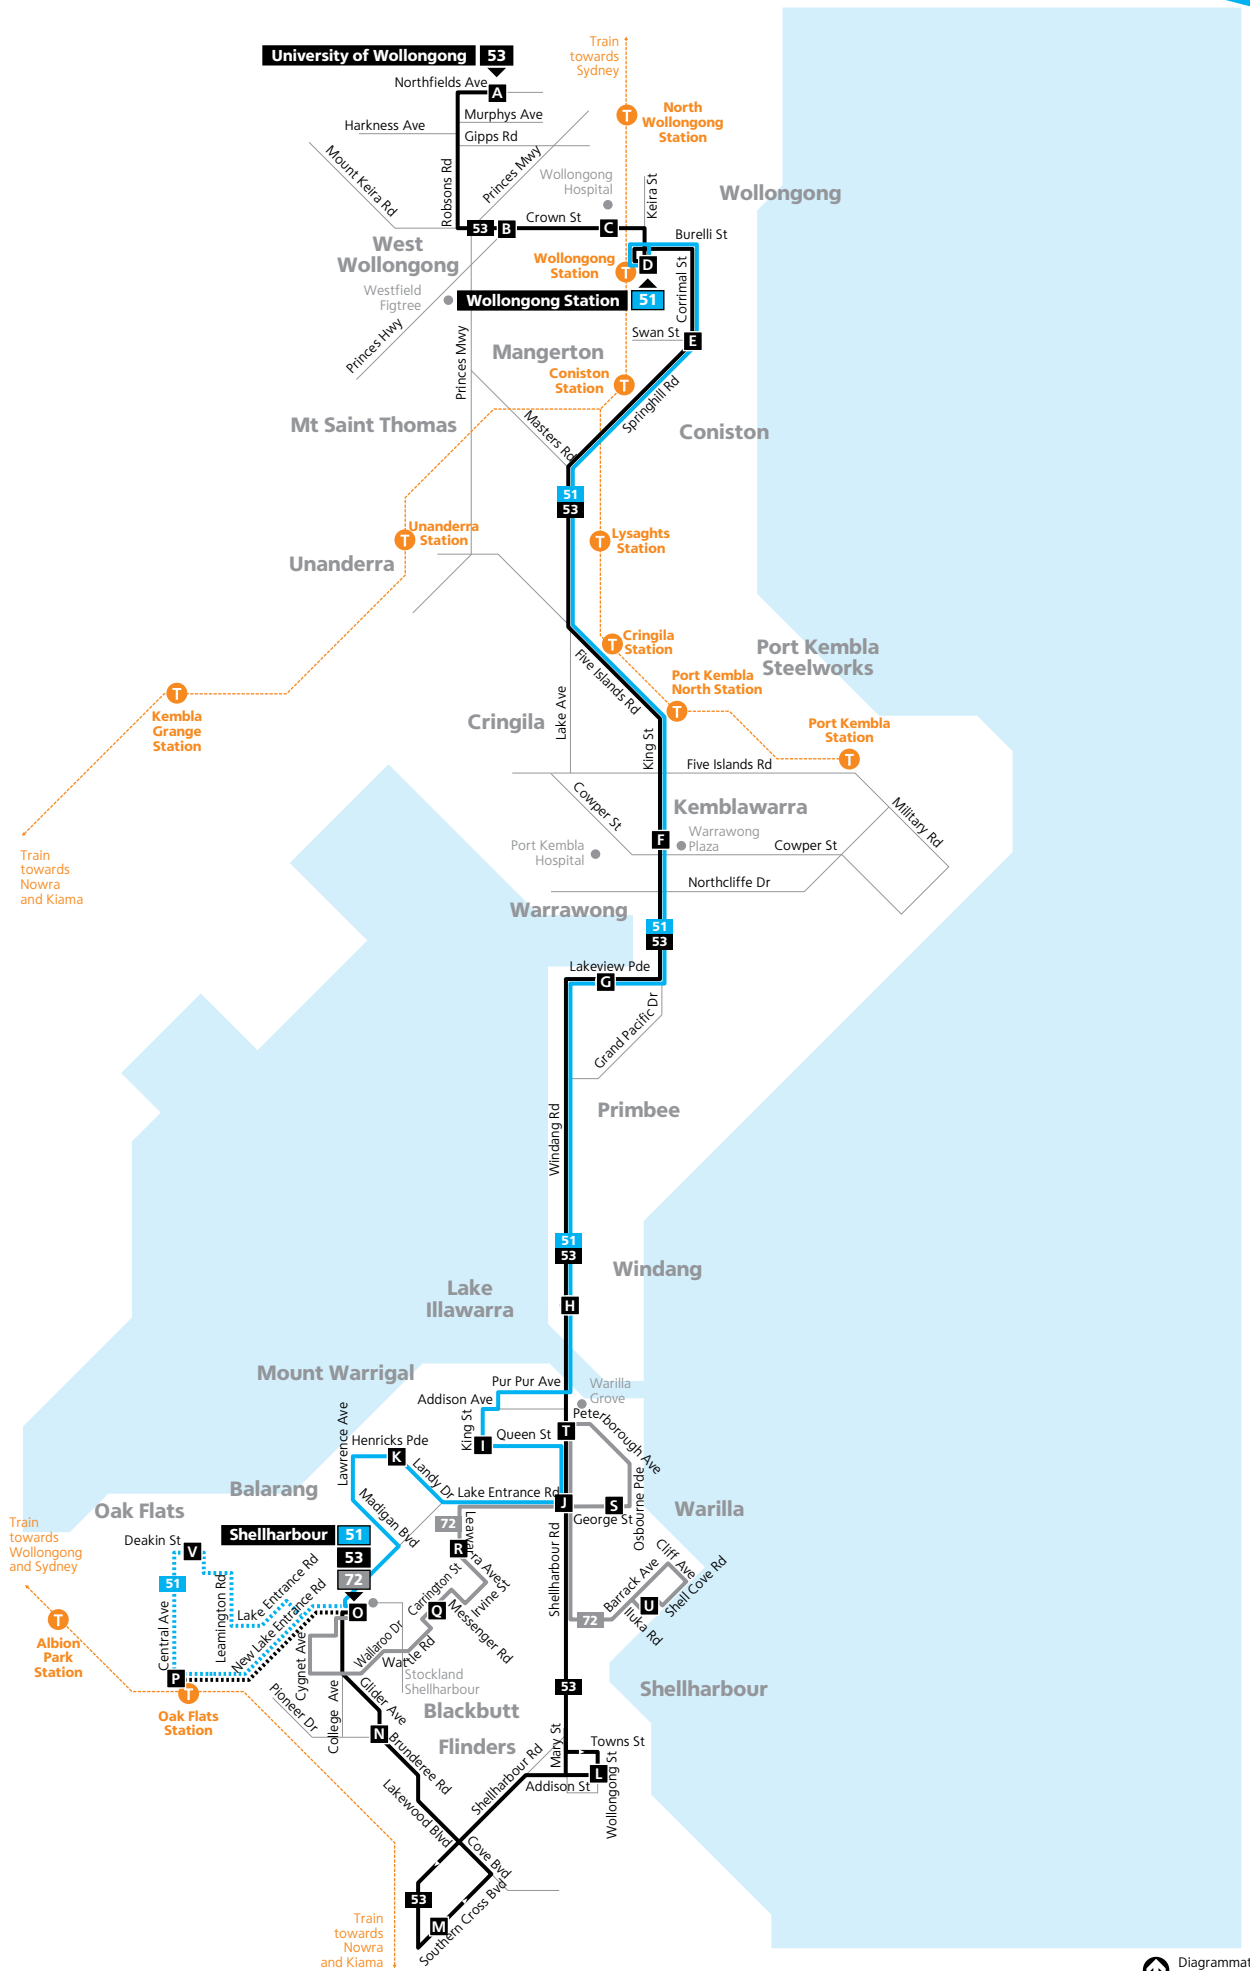

Legend

- Bus route
- 51 Bus route number
- **A** Timing point
- Train line/station

Diagrammatic Map
North
Not to Scale