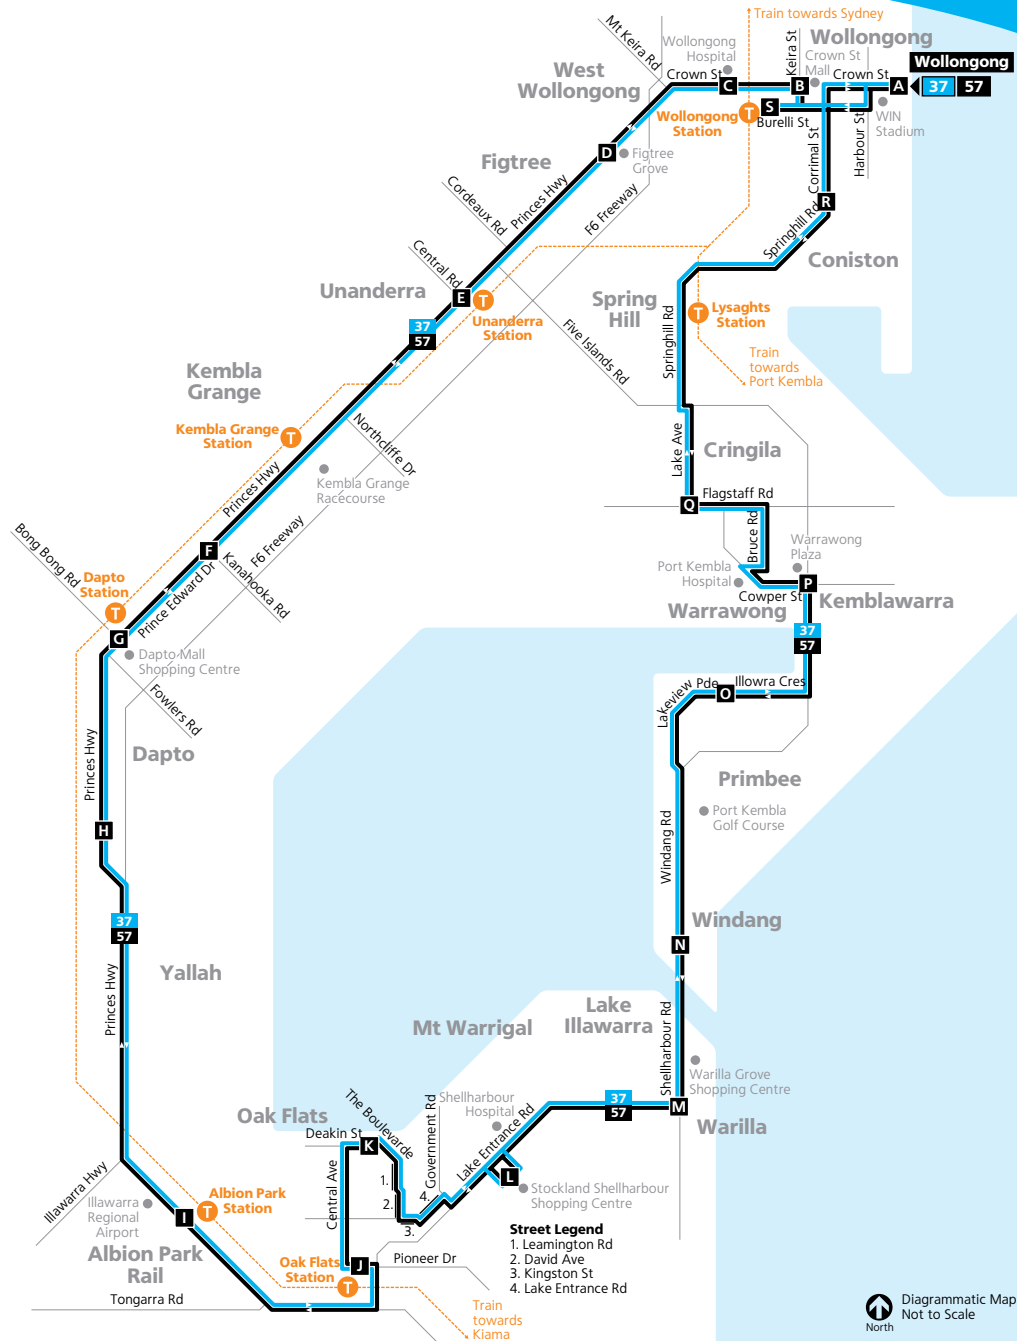

Legend

- Bus route
- 37 Bus route number
- A Timing point
- T Train line/station

Street Legend
1. Leamington Rd
2. David Ave
3. Kingston St
4. Lake Entrance Rd

Diagrammatic Map
Not to Scale
North