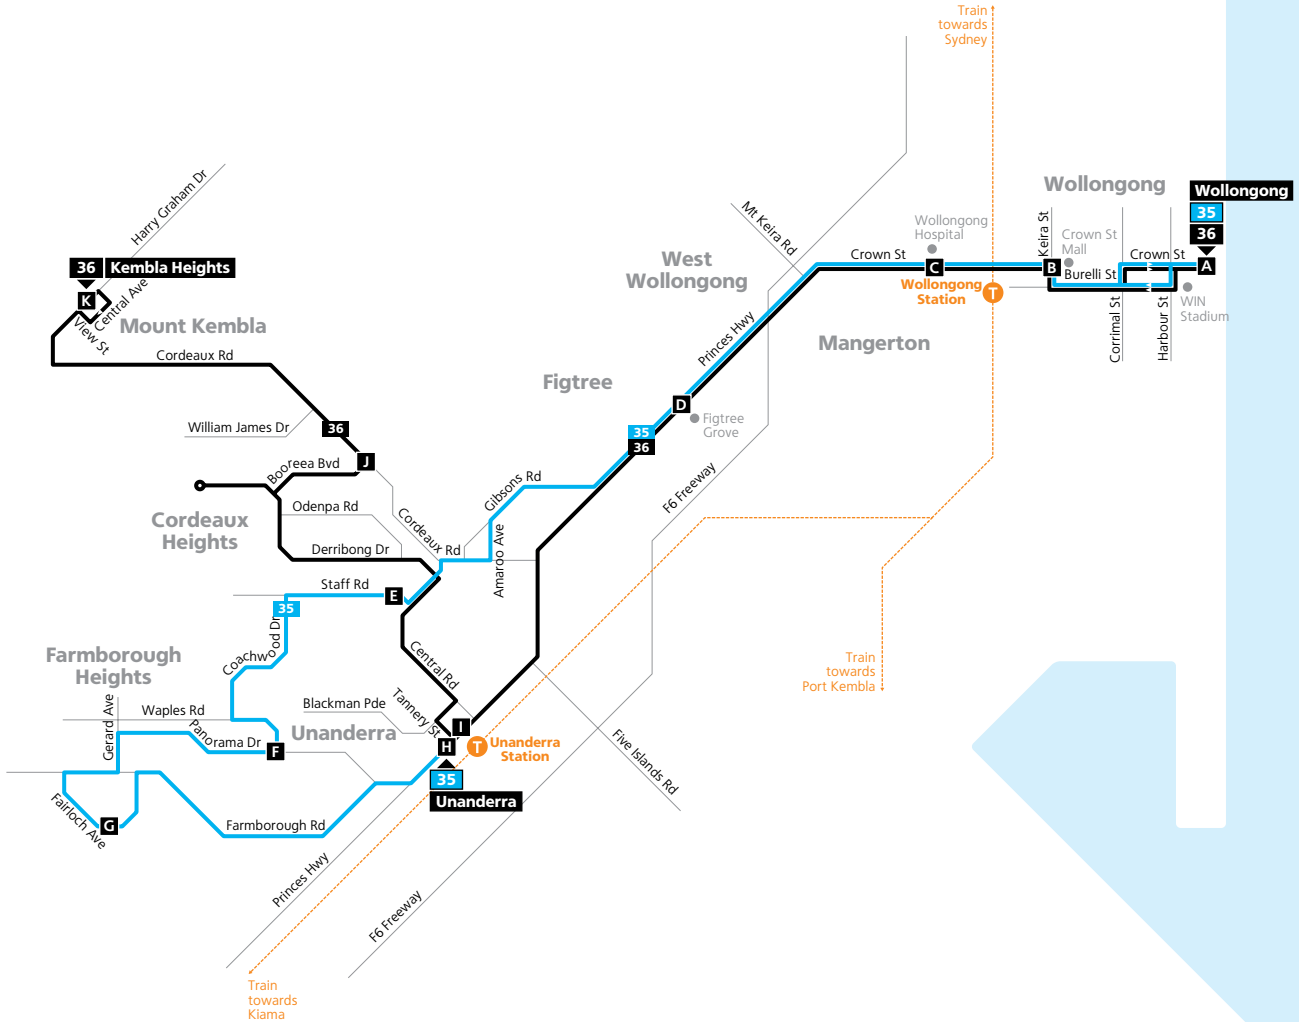

Monday to Friday						
map ref	Route Number	36	36	36	36	36
K	Kembla Heights Turnaround Harry Graham Dr	07:30	09:10	12:10	14:53	16:32
J	Cordeaux Store Booreea Boulevard	07:40	09:20	12:20	U 15:03	16:42
I	Tannery Street near Princes Highway	07:51	09:31	12:31	15:20	16:53
D	McDonalds Figtree Princes Highway	07:57	09:36	12:36	15:26	16:59
C	Wollongong Hospital Crown Street	08:03	09:42	12:42	15:32	17:05
B	Crown Street before Keira Street	08:07	09:46	12:46	15:36	17:09
A	Opposite Wollongong Entertainment Centre	08:11	09:50	12:50	15:40	17:13

Saturday				
map ref	Route Number	36	36	36
K	Kembla Heights Turnaround Harry Graham Dr	07:46	10:34	13:34
J	Cordeaux Store Booreea Boulevard	07:56	10:44	13:44
I	Tannery Street near Princes Highway	08:07	10:55	13:55
D	McDonalds Figtree Princes Highway	08:13	11:01	14:01
C	Wollongong Hospital Crown Street	08:19	11:07	14:07
B	Crown Street before Keira Street	08:23	11:11	14:11
A	Opposite Wollongong Entertainment Centre	08:27	11:15	14:15

Sunday & Public Holidays			
map ref	Route Number	36	36
K	Kembla Heights Turnaround Harry Graham Dr	09:56	13:56
J	Cordeaux Store Booreea Boulevard	10:06	14:06
I	Tannery Street near Princes Highway	10:16	14:16
D	McDonalds Figtree Princes Highway	10:22	14:22
C	Wollongong Hospital Crown Street	10:27	14:27
B	Crown Street before Keira Street	10:30	14:30
A	Opposite Wollongong Entertainment Centre	10:34	14:34

Explanation of definitions and symbols

... Bus does not operate past this timing point.

Timing Points

- A** Wollongong Entertainment Centre
- B** Crown Street & Keira Street
- C** Wollongong Hospital Crown Street
- D** Figtree Princes Highway
- E** Staff Road & Balmaringa Close
- F** Panorama Drive
- G** Fairloch Avenue
- H** Unanderra Station
- I** Tannery Street
- J** Cordeaux Store Booreea Boulevard
- K** Kembla Heights Turnaround Harry Graham Drive