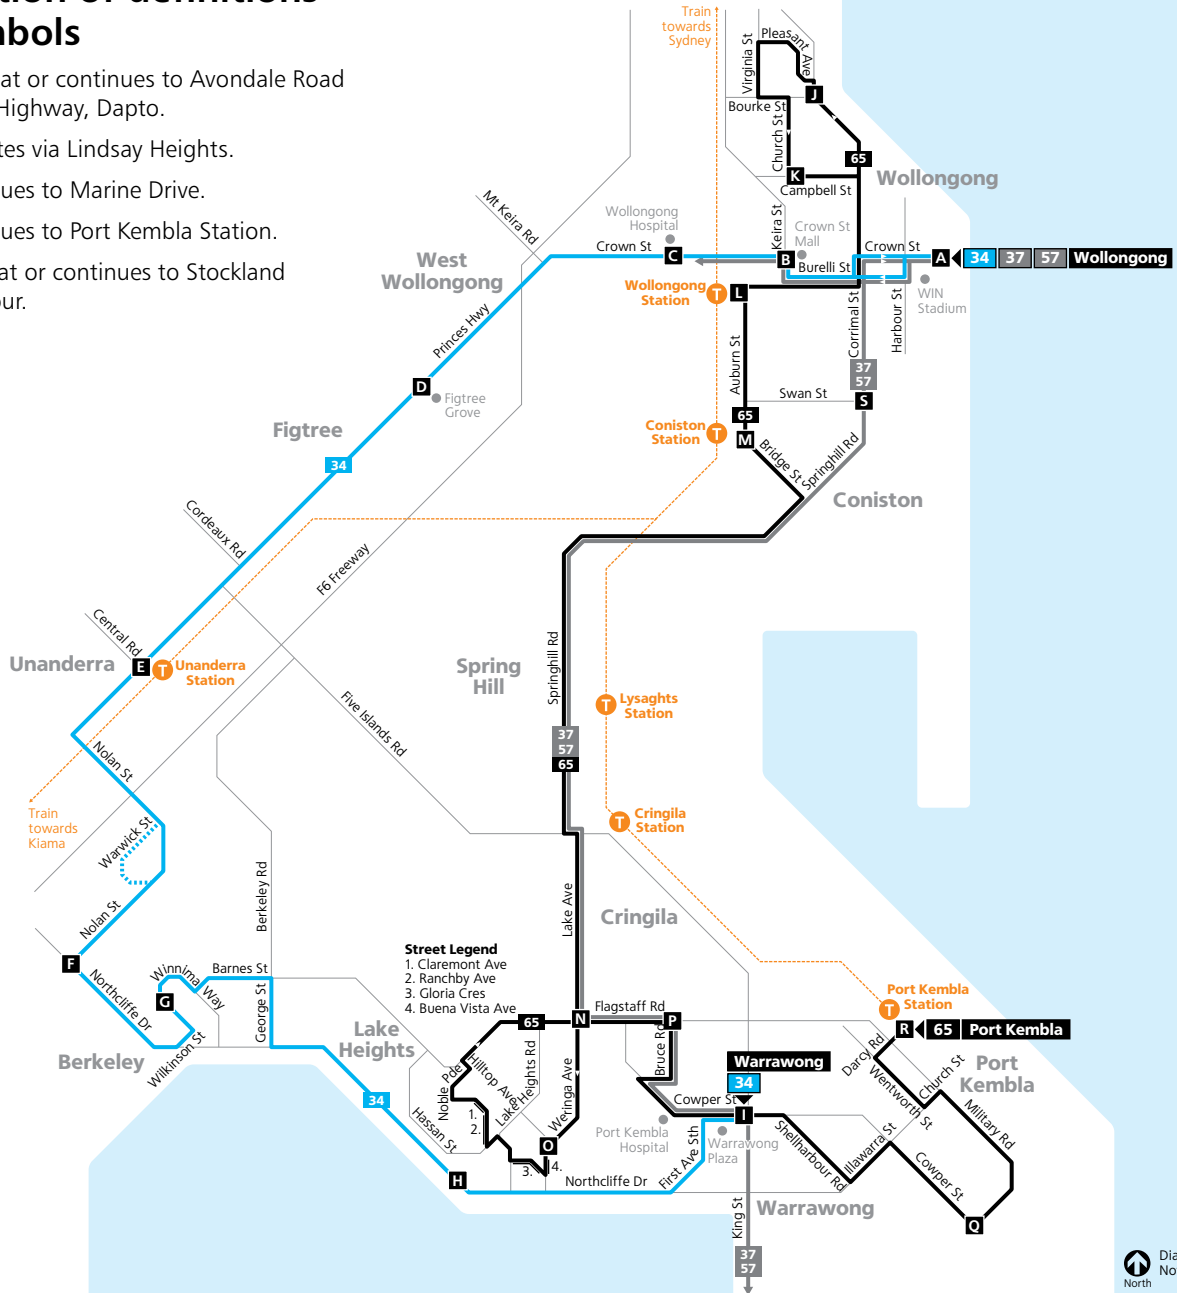

Explanation of definitions and symbols

- **D** Bus starts at or continues to Avondale Road & Princes Highway, Dapto.
- **H** Bus operates via Lindsay Heights.
- **M** Bus continues to Marine Drive.
- **P** Bus continues to Port Kembla Station.
- **S** Bus starts at or continues to Stockland Shellharbour.

1. **Legend**
2. Bus route
   - Bus route number
   - Timing point
   - Train line/station

Diagrammatic Map
Not to Scale