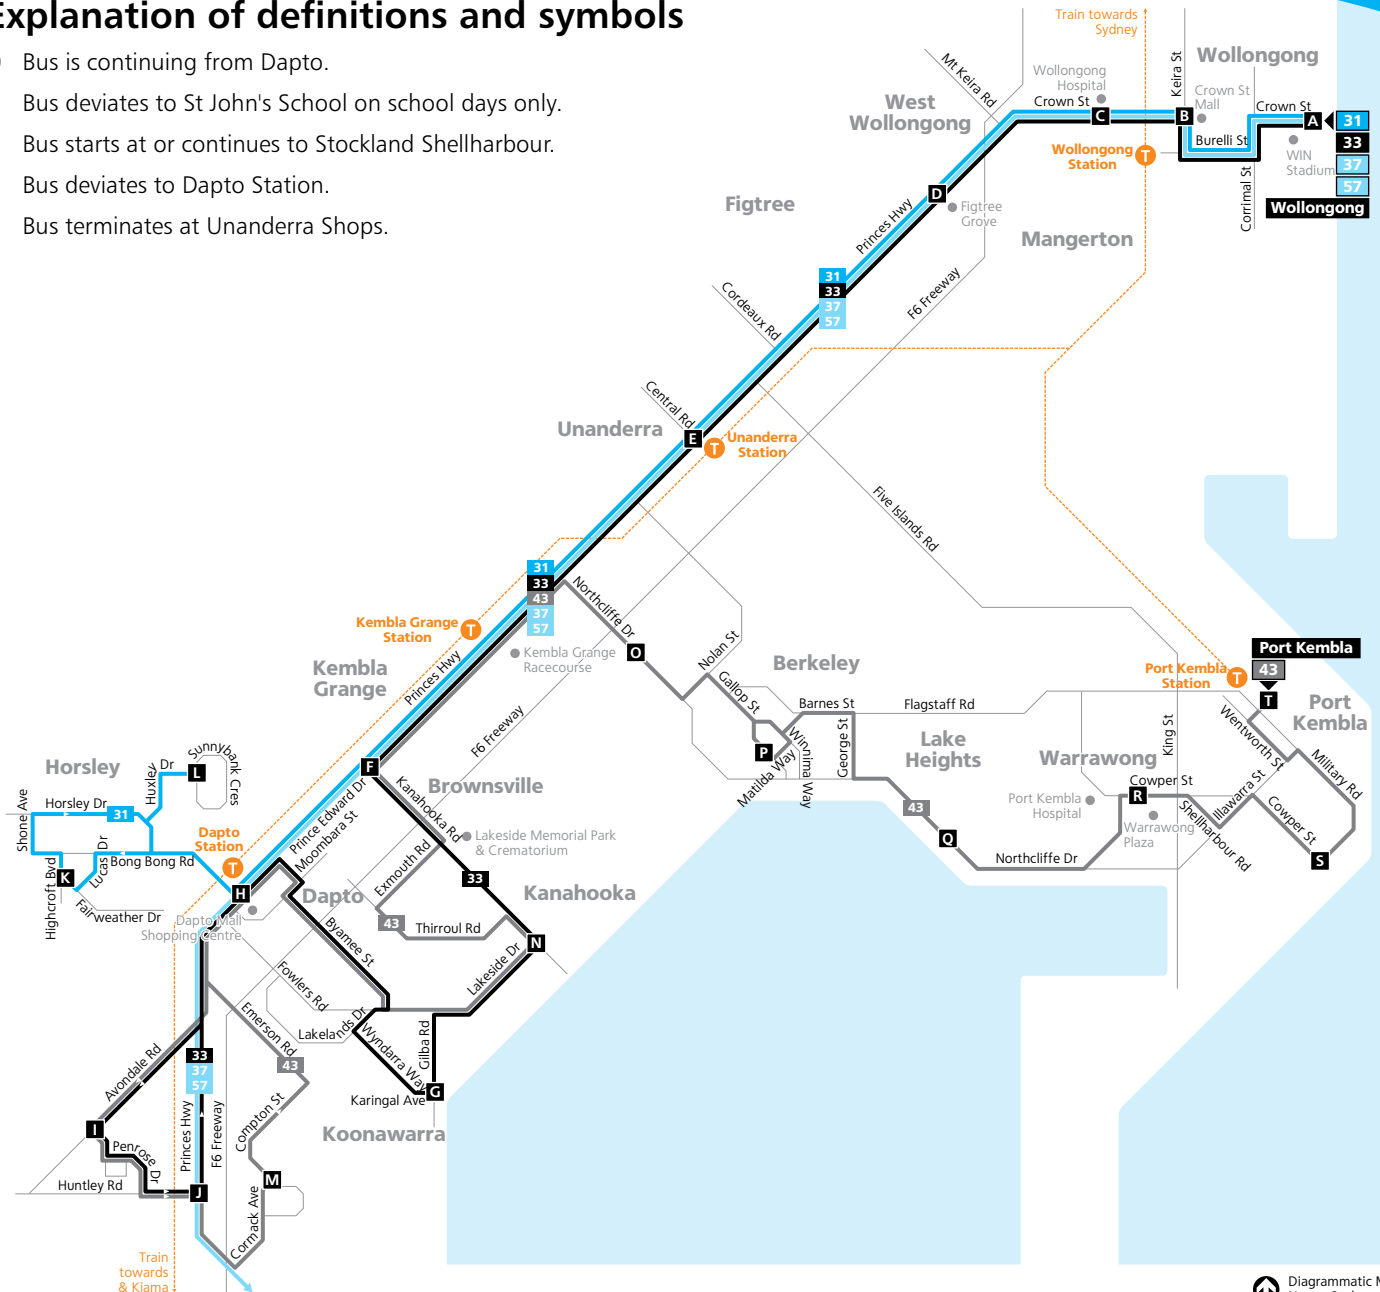

Explanation of definitions and symbols

- D Bus is continuing from Dapto.
- J Bus deviates to St John's School on school days only.
- S Bus starts at or continues to Stockland Shellharbour.
- T Bus deviates to Dapto Station.
- U Bus terminates at Unanderra Shops.

1. **Legend**
2. Bus route
   - 31 Bus route number
   - **A** Timing point
   - -T- Train line/station

Diagrammatic Map
North
Not to Scale