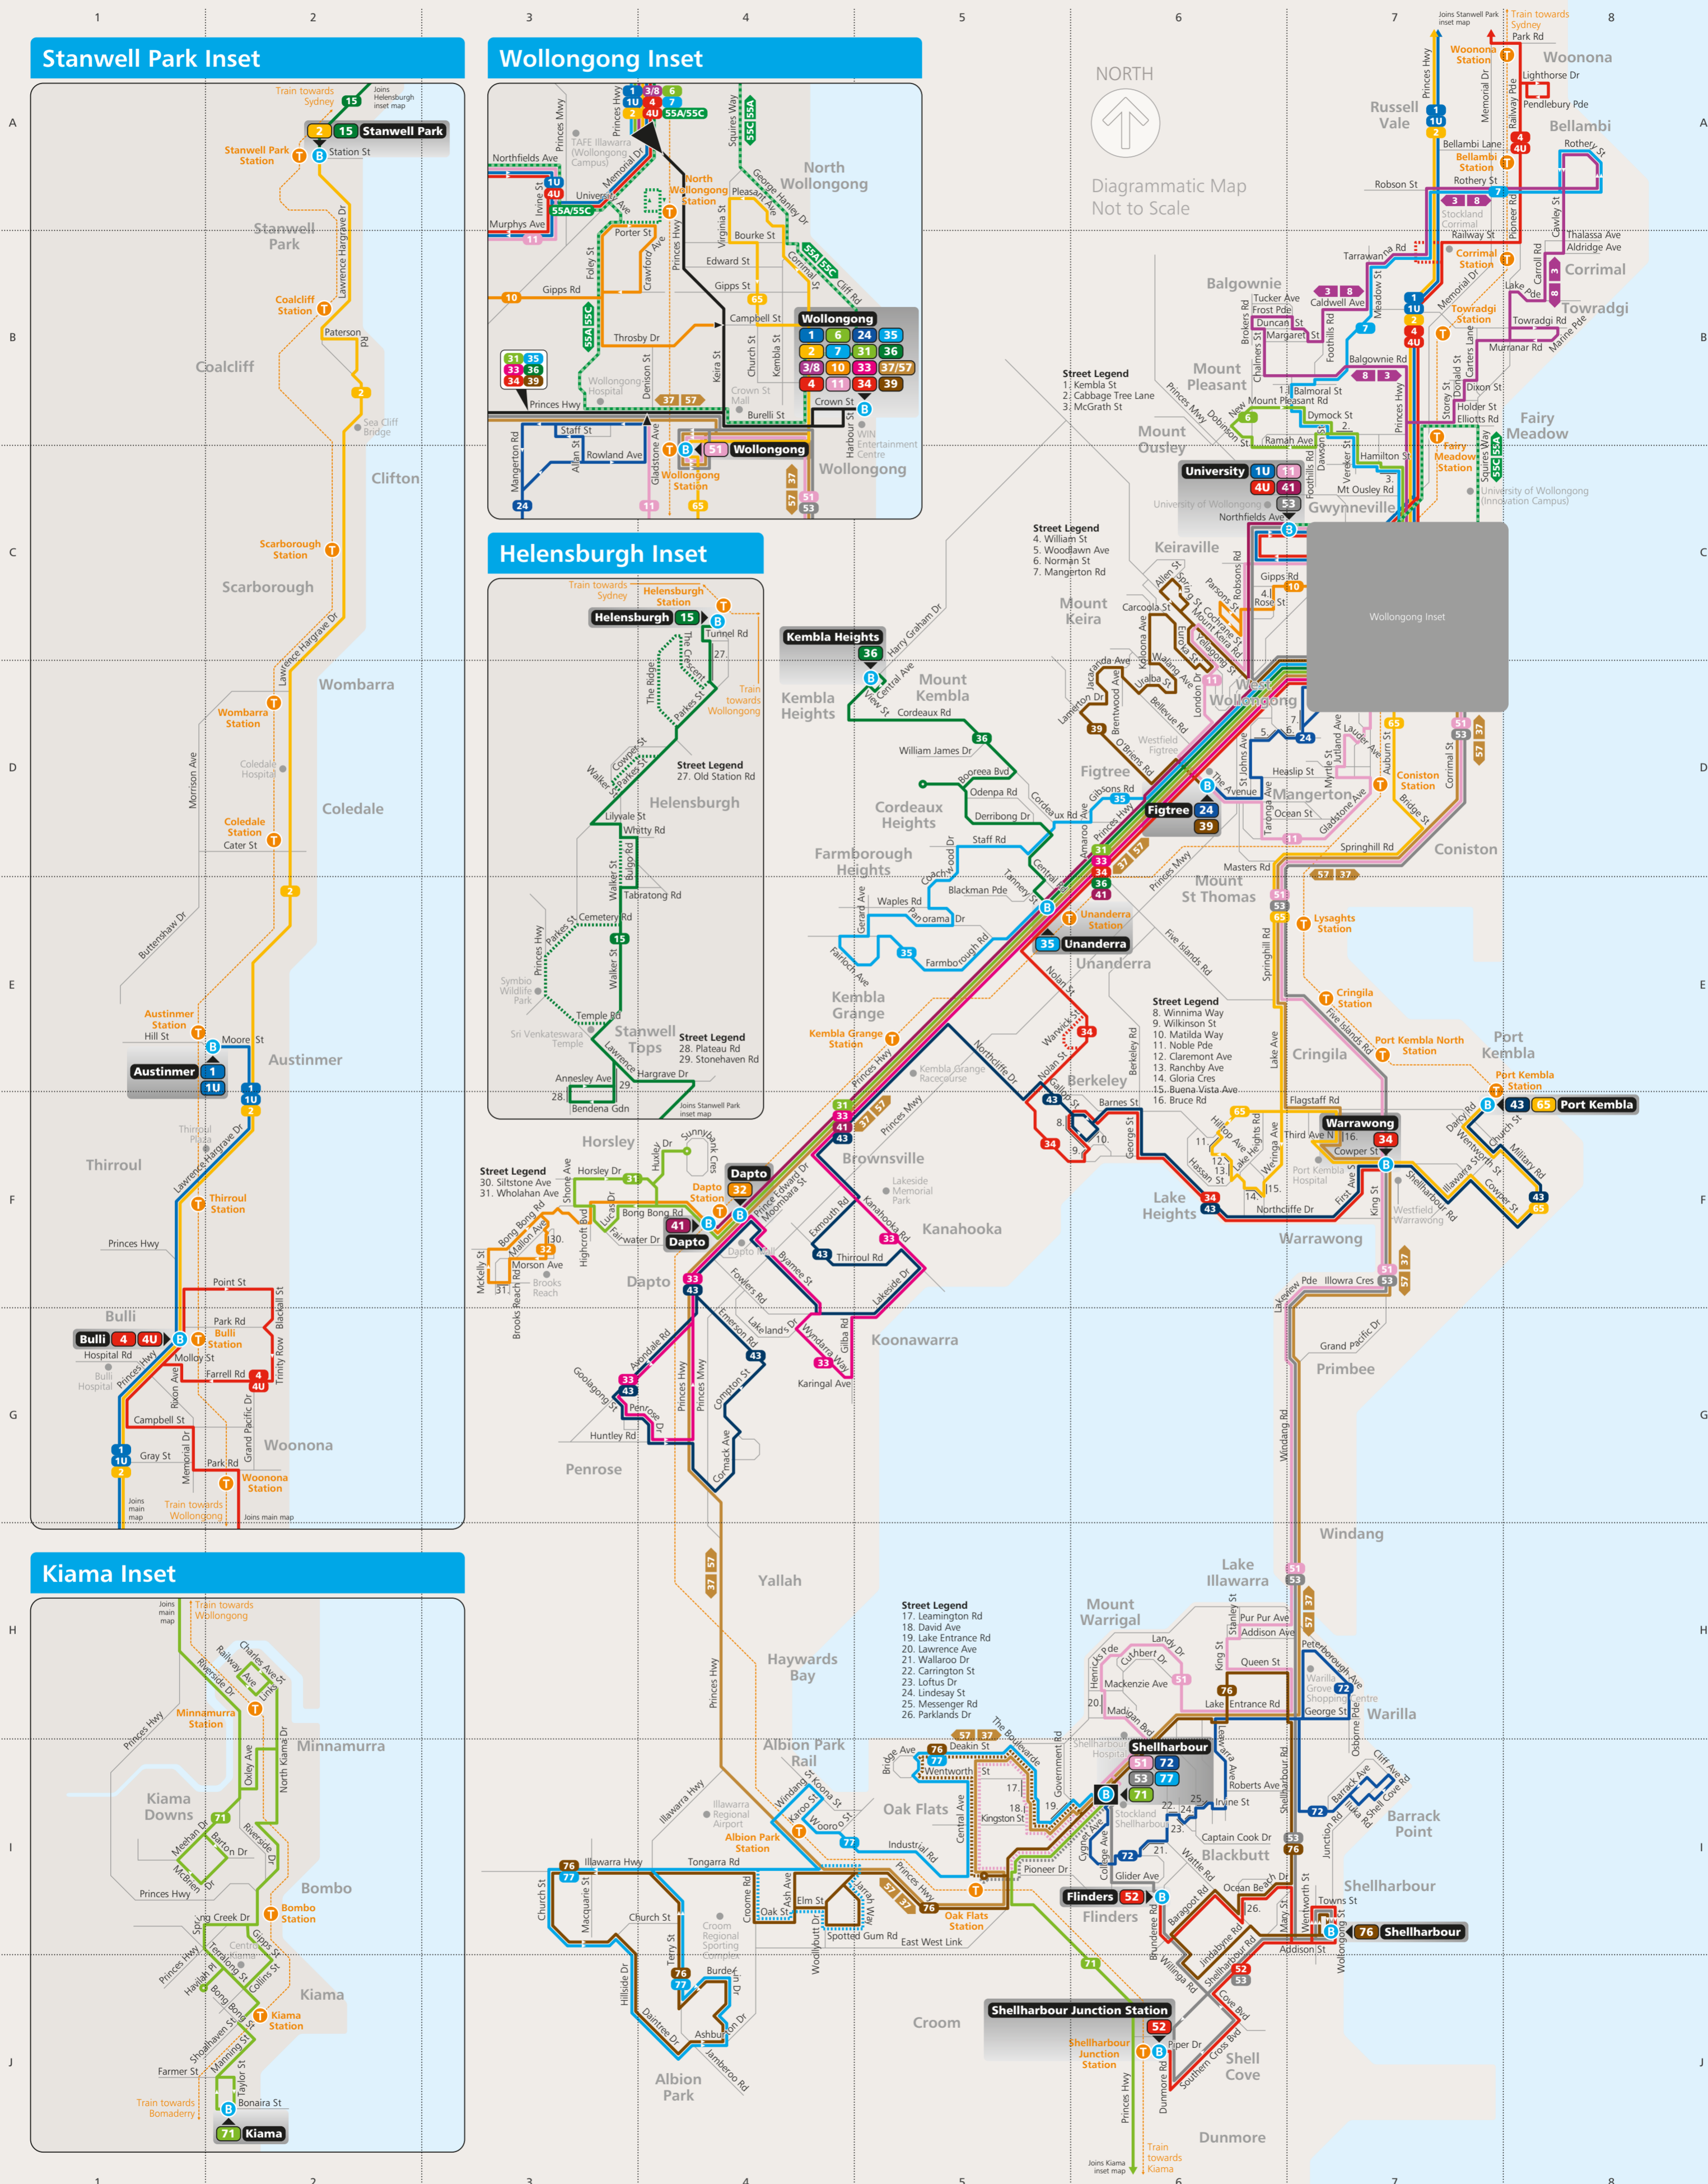

# Wollongong and Shellharbour bus network map

**Key**

- Bus route
- Bus route number
- Occasional journey
- Bus terminus
- Train line/station

**It's easy to plan your trip**

On the web  
transportnsw.info