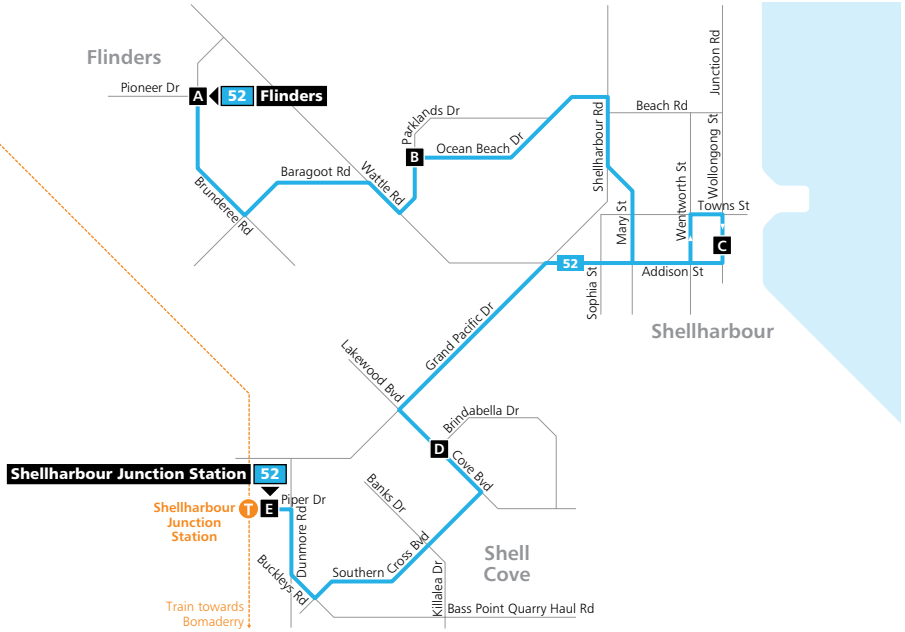

Train towards Wollongong & Sydney

Timing Points

- A** Pioneer Drive & Brunderee Road
- B** Ocean Beach Drive & Parklands Drive
- C** Shellharbour Harbour & Beach Wollongong Street
- D** Cove Boulevard & Brindabella Drive
- E** Shellharbour Junction Railway Station

Legend

- Bus route
- A Timing point
- 52 Bus route number
- - - T - - - Train line/station

Diagrammatic Map
Not to Scale