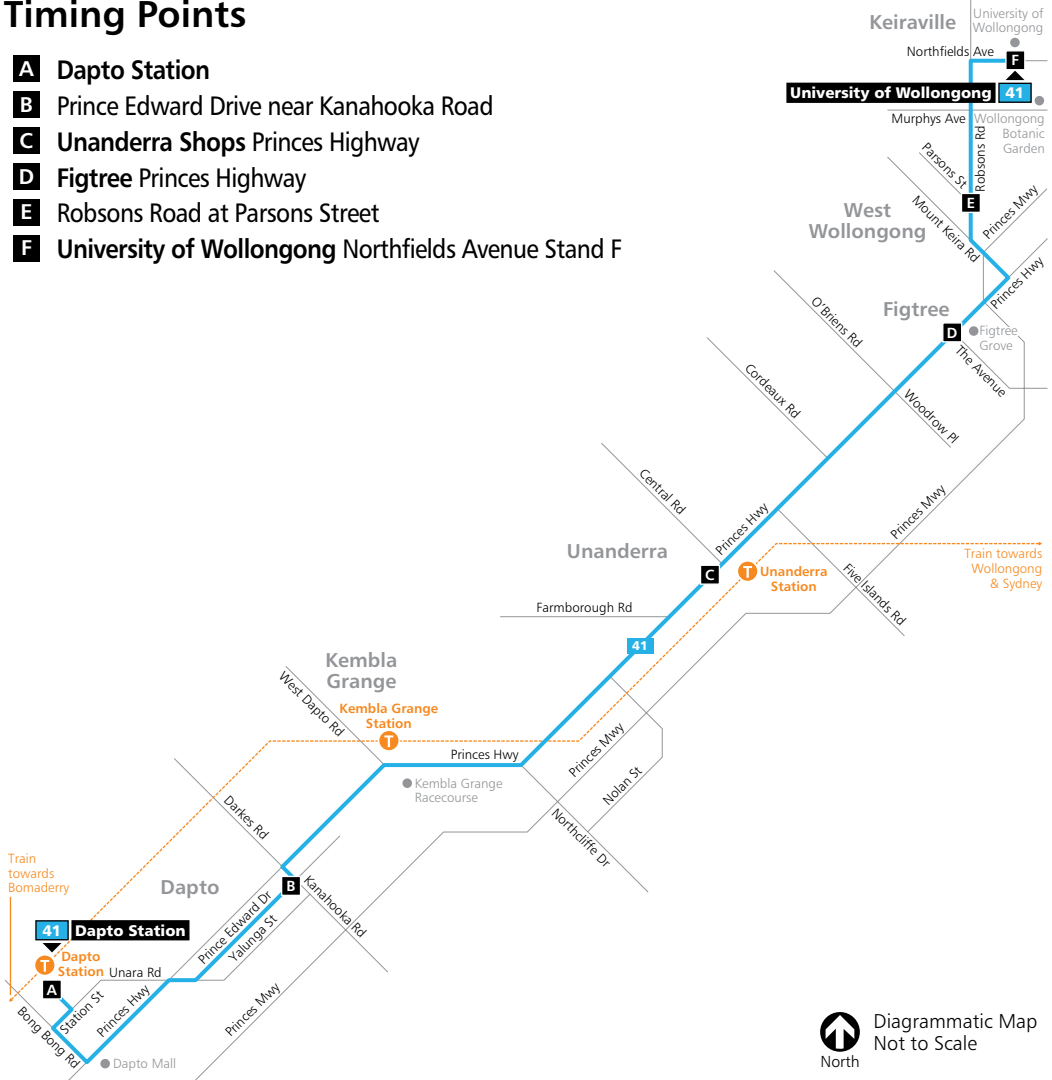

Timing Points

- A** Dapto Station
- B** Prince Edward Drive near Kanahooka Road
- C** Unanderra Shops Princes Highway
- D** Figtree Princes Highway
- E** Robsons Road at Parsons Street
- F** University of Wollongong Northfields Avenue Stand F

Legend

- Bus route
- 41 Bus route number
- A Timing point
- T Train line/station

Diagrammatic Map
Not to Scale