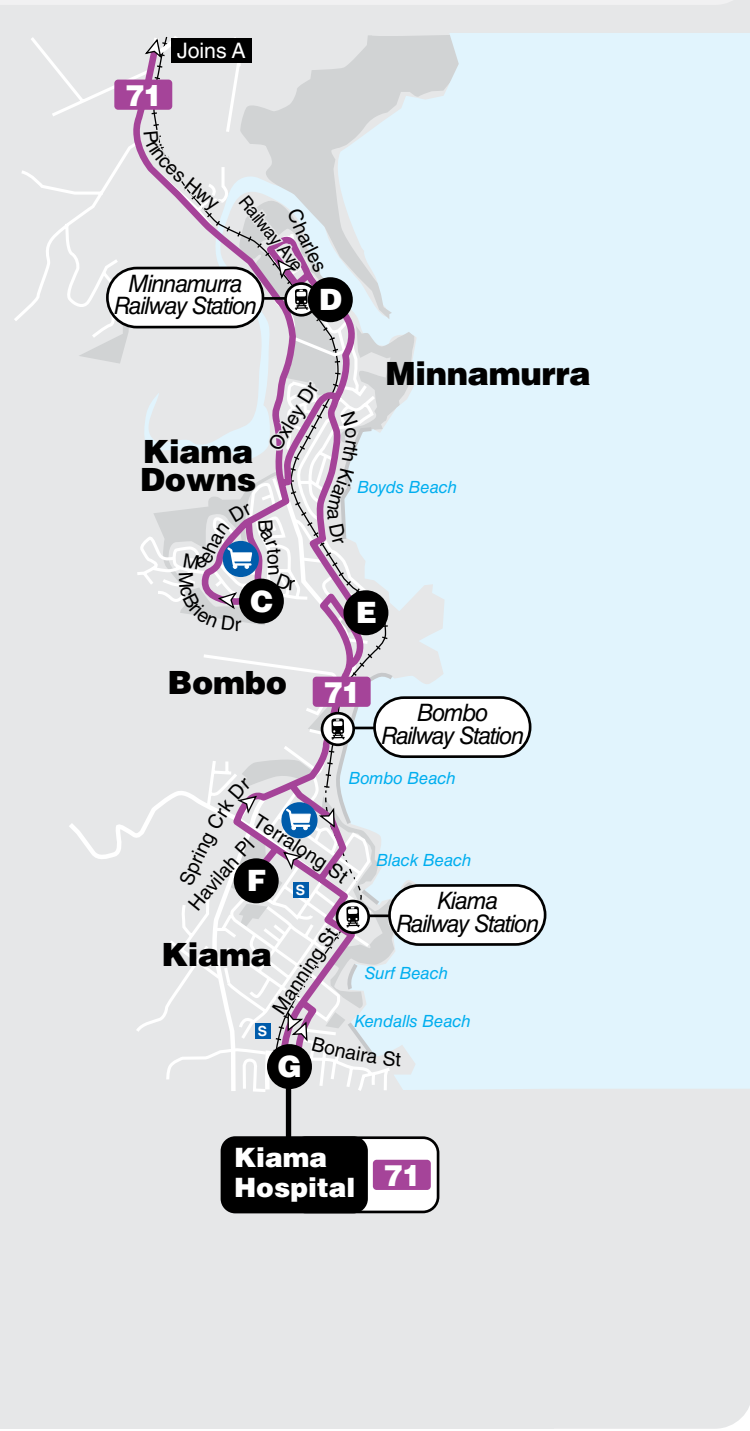

**Legend**

-  Bus Route
-  Railway Line
-  Bus Route Number
-  Educational Institution
-  Shopping Centre
-  Hospital

- Street Legend**
1. Elm St
  2. Spotted Gum Rd
  3. Jarrah Wy

<b>Monday to Friday</b>													
map ref	Route	76	76	76	76	77	76	76	77	76	77	76	77
		am	am	am	am	am	am	am	am	am	am	am	pm
<b>H</b>	Shellharbour Village (Wollongong St)	5.27	....	....	7.47	....	8.47	9.06	....	10.06	....	11.06	....
<b>I</b>	Flinders (Jindabyne Rd & Munmorah Cct)	5.32	....	....	7.54	....	8.54	9.13	....	10.13	....	11.13	....
<b>J</b>	Warilla Junction	5.42	....	....	8.04	....	9.04	9.23	....	10.23	....	11.23	....
<b>K</b>	Lake Illawarra (King St & Queen St)	....	....	....	8.08	....	9.08	9.27	....	10.27	....	11.27	....
<b>A</b>	Shellharbour (Stockland)	....	7.15	7.47	8.14	8.24	9.14	9.33	10.08	10.33	11.08	11.33	12.08
<b>L</b>	Oak Flats (The Boulevarde & Deakin St)	....	....	....	....	8.31	....	....	10.16	....	11.16	....	12.16
<b>M</b>	Oak Flats (Railway Station)	....	7.20	7.53	<b>C</b> 8.20	8.36	9.20	9.39	10.21	10.39	11.21	11.39	12.21
<b>N</b>	Albion Park Rail (Railway Station)	....	....	....	....	8.43	....	....	10.28	....	11.28	....	12.28
<b>O</b>	Albion Park Rail (Ash Ave & Oak St)	....	7.27	8.00	8.29	....	9.28	9.46	....	10.46	....	11.46	....
<b>P</b>	Albion Park (Post Office)	....	7.31	8.04	8.33	8.50	9.33	9.50	10.35	10.50	11.35	11.50	12.35
<b>Q</b>	Albion Park (Sophia St & Church St)	....	7.35	8.08	8.37	8.54	9.37	9.54	10.39	10.54	11.39	11.54	12.39
<b>R</b>	Albion Park (Ashburton Dr & Terry St)	....	7.42	8.16	8.44	9.01	9.44	10.01	10.46	11.01	11.46	12.01	12.46
<b>S</b>	Albion Park (Russell St & Tongarra Rd)	....	7.50	8.24	8.52	9.09	9.52	10.09	10.54	11.09	11.54	12.09	12.54