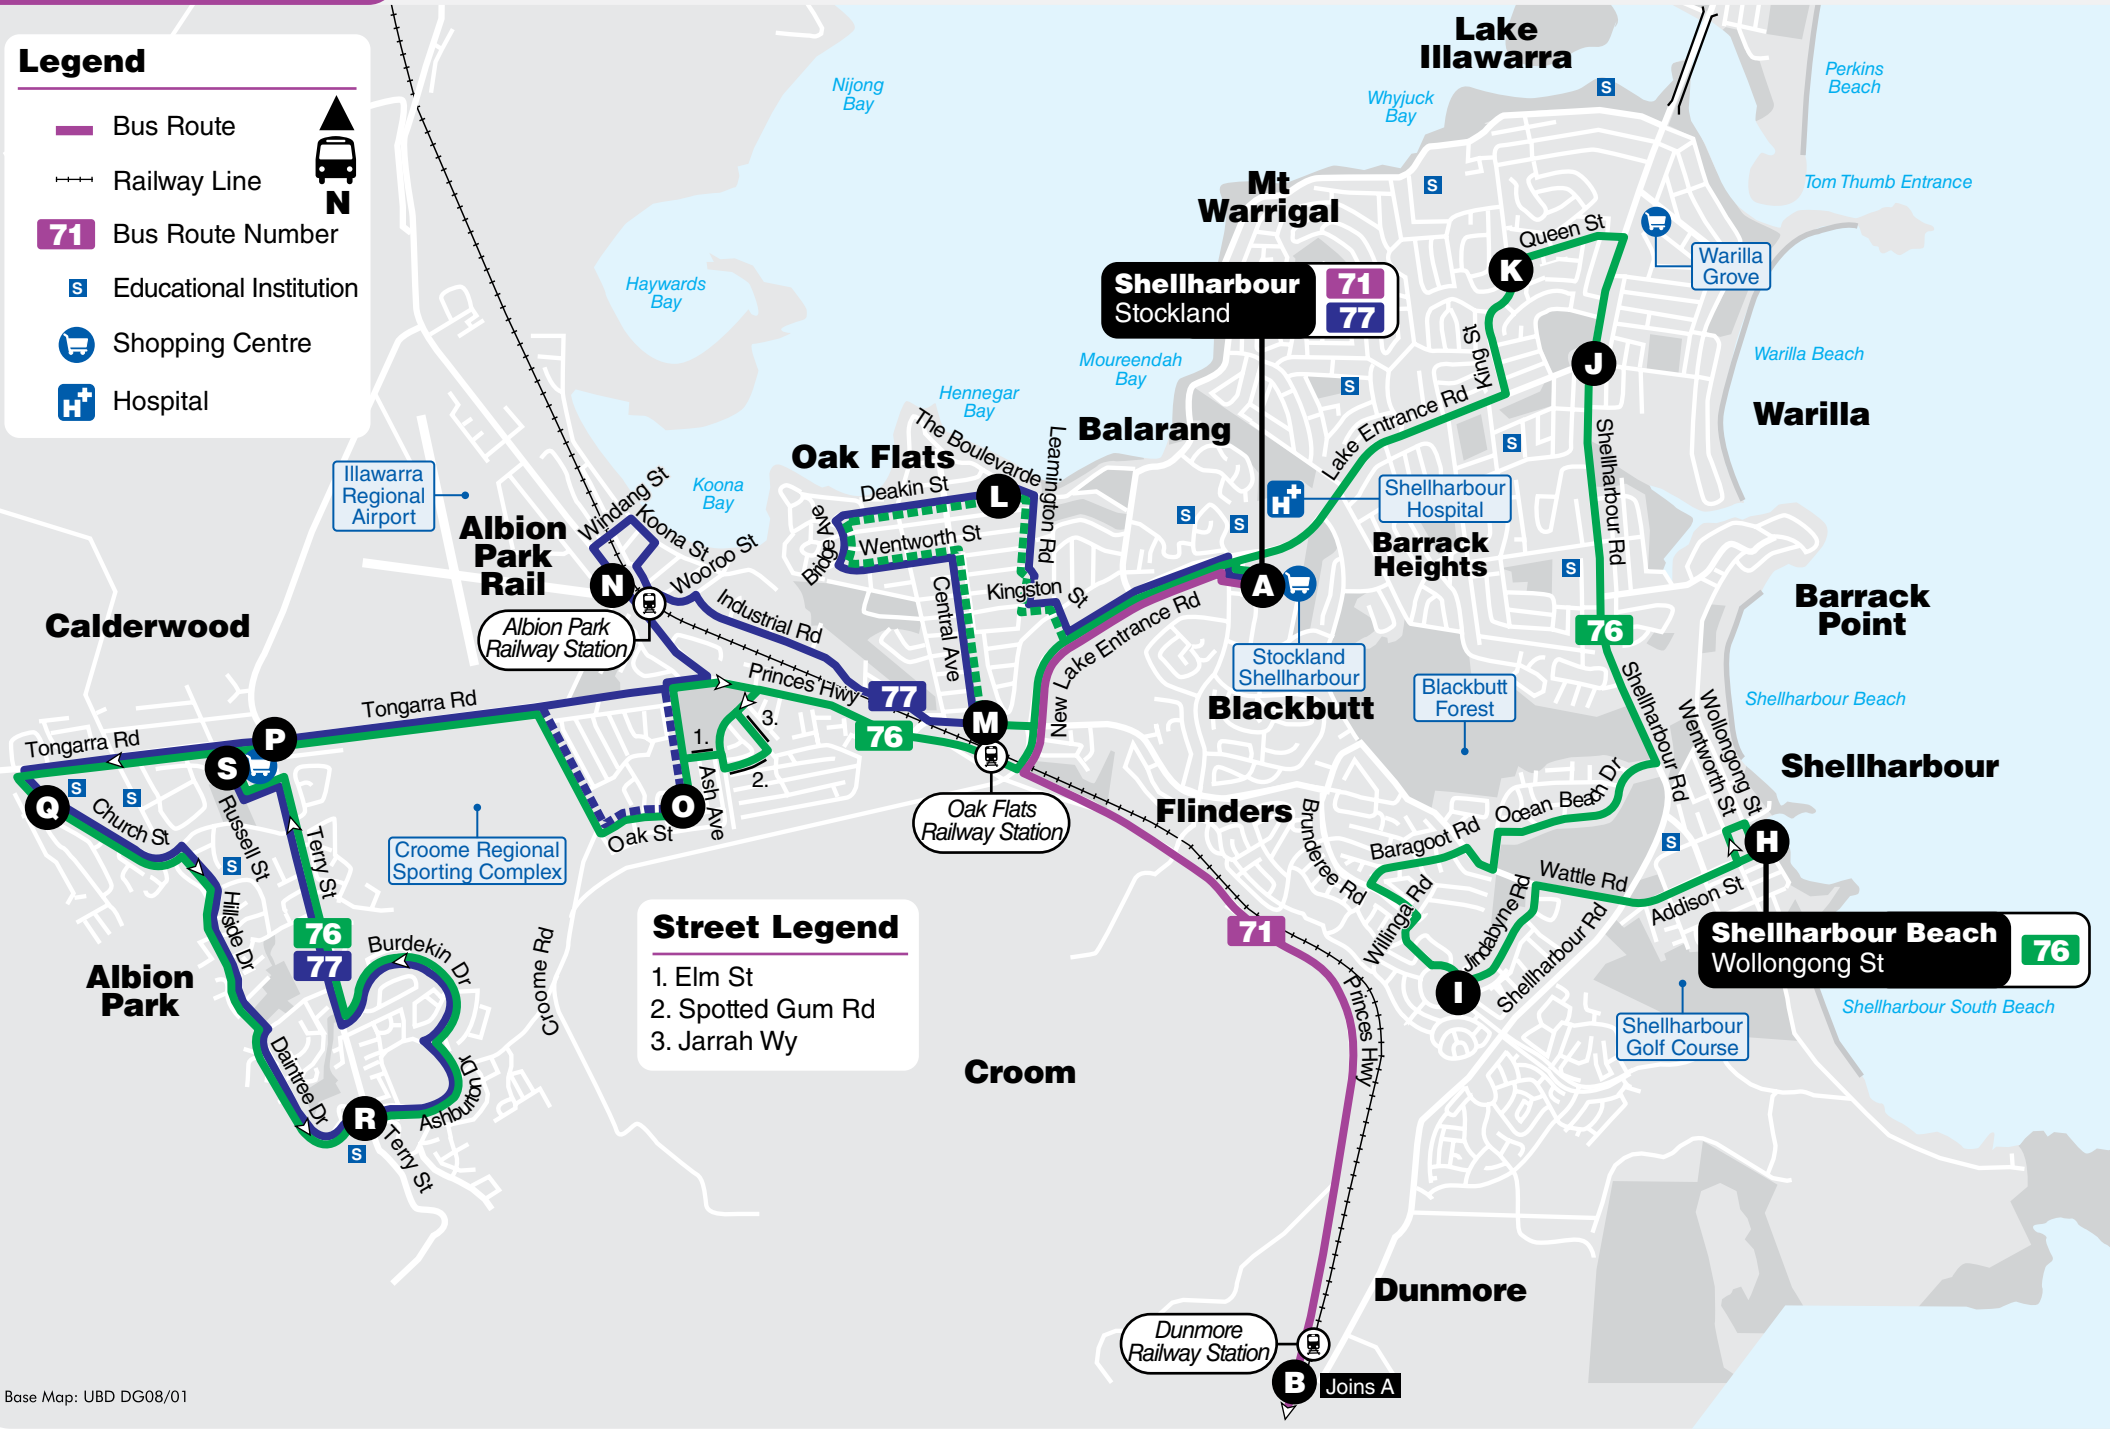

**Legend**

-  Bus Route
-  Railway Line
-  Bus Route Number
-  Educational Institution
-  Shopping Centre
-  Hospital

- Street Legend**
1. Elm St
  2. Spotted Gum Rd
  3. Jarrah Wy

<b>Monday to Friday</b>													
map ref	Route	76	76	76	76	77	76	76	77	76	77	76	77
		am	am	am	am	am	am	am	am	am	am	am	pm
<b>H</b>	Shellharbour Village (Wollongong St)	5.27	....	....	7.47	....	8.47	9.06	....	10.06	....	11.06	....
<b>I</b>	Flinders (Jindabyne Rd & Munmorah Cct)	5.32	....	....	7.54	....	8.54	9.13	....	10.13	....	11.13	....
<b>J</b>	Warilla Junction	5.42	....	....	8.04	....	9.04	9.23	....	10.23	....	11.23	....
<b>K</b>	Lake Illawarra (King St & Queen St)	....	....	....	8.08	....	9.08	9.27	....	10.27	....	11.27	....
<b>A</b>	Shellharbour (Stockland)	....	7.15	7.47	8.14	8.24	9.14	9.33	10.08	10.33	11.08	11.33	12.08
<b>L</b>	Oak Flats (The Boulevarde & Deakin St)	....	....	....	....	8.31	....	....	10.16	....	11.16	....	12.16
<b>M</b>	Oak Flats (Railway Station)	....	7.20	7.53	<b>C</b> 8.20	8.36	9.20	9.39	10.21	10.39	11.21	11.39	12.21
<b>N</b>	Albion Park Rail (Railway Station)	....	....	....	....	8.43	....	....	10.28	....	11.28	....	12.28
<b>O</b>	Albion Park Rail (Ash Ave & Oak St)	....	7.27	8.00	8.29	....	9.28	9.46	....	10.46	....	11.46	....
<b>P</b>	Albion Park (Post Office)	....	7.31	8.04	8.33	8.50	9.33	9.50	10.35	10.50	11.35	11.50	12.35
<b>Q</b>	Albion Park (Sophia St & Church St)	....	7.35	8.08	8.37	8.54	9.37	9.54	10.39	10.54	11.39	11.54	12.39
<b>R</b>	Albion Park (Ashburton Dr & Terry St)	....	7.42	8.16	8.44	9.01	9.44	10.01	10.46	11.01	11.46	12.01	12.46
<b>S</b>	Albion Park (Russell St & Tongarra Rd)	....	7.50	8.24	8.52	9.09	9.52	10.09	10.54	11.09	11.54	12.09	12.54